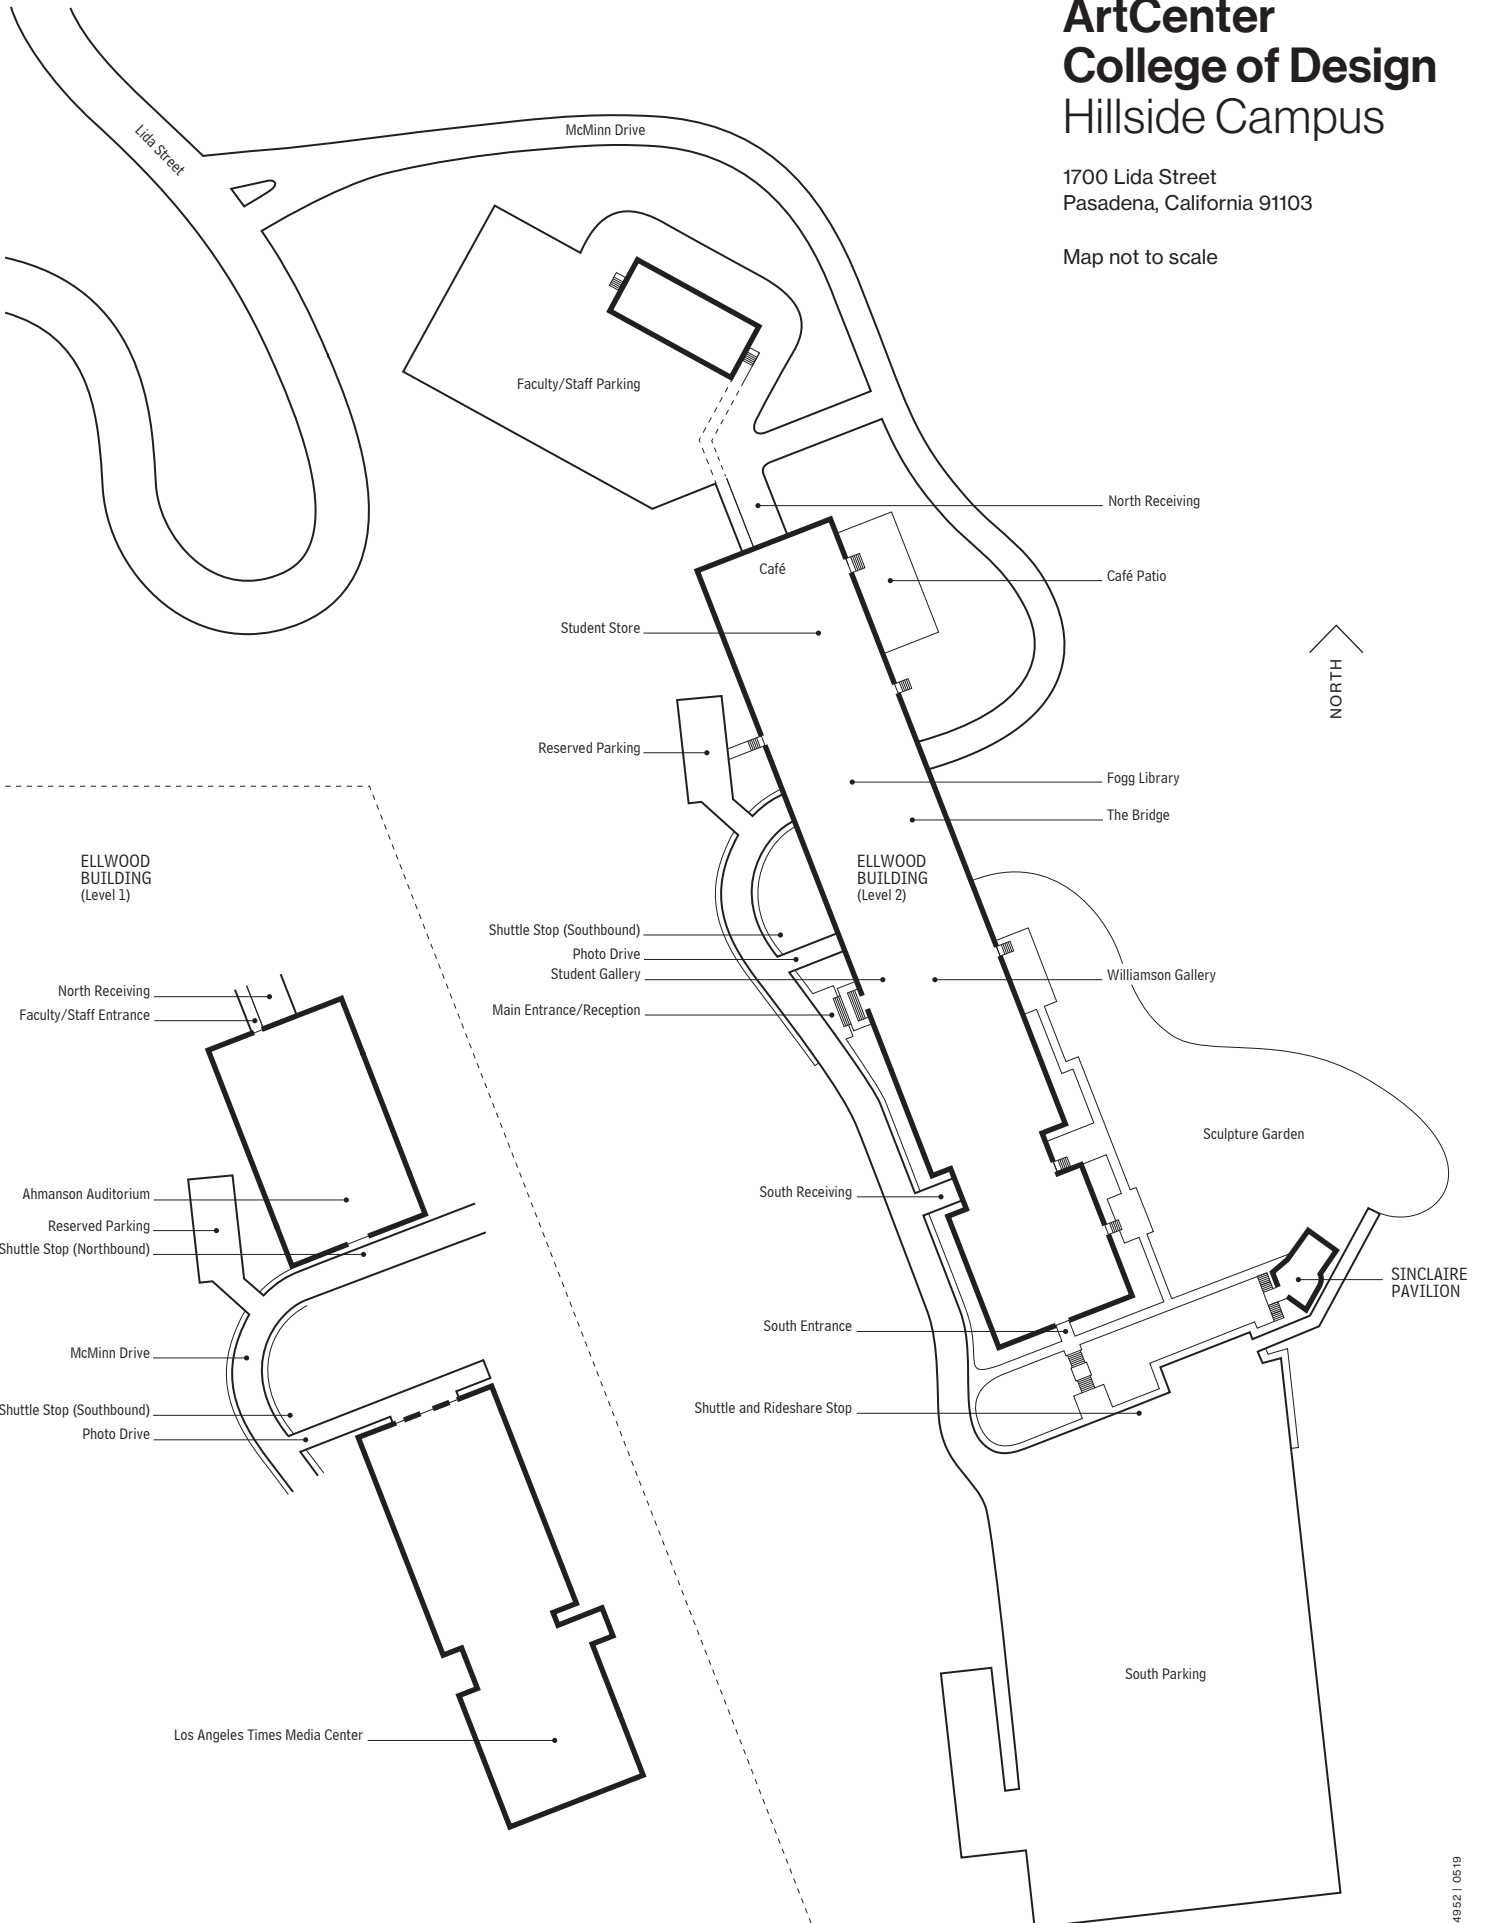

ArtCenter College of Design Hillside Campus

1700 Lida Street
Pasadena, California 91103

Map not to scale

ArtCenter College of Design Ellwood Building

1700 Lida Street, Pasadena, California 91103
 January 2020