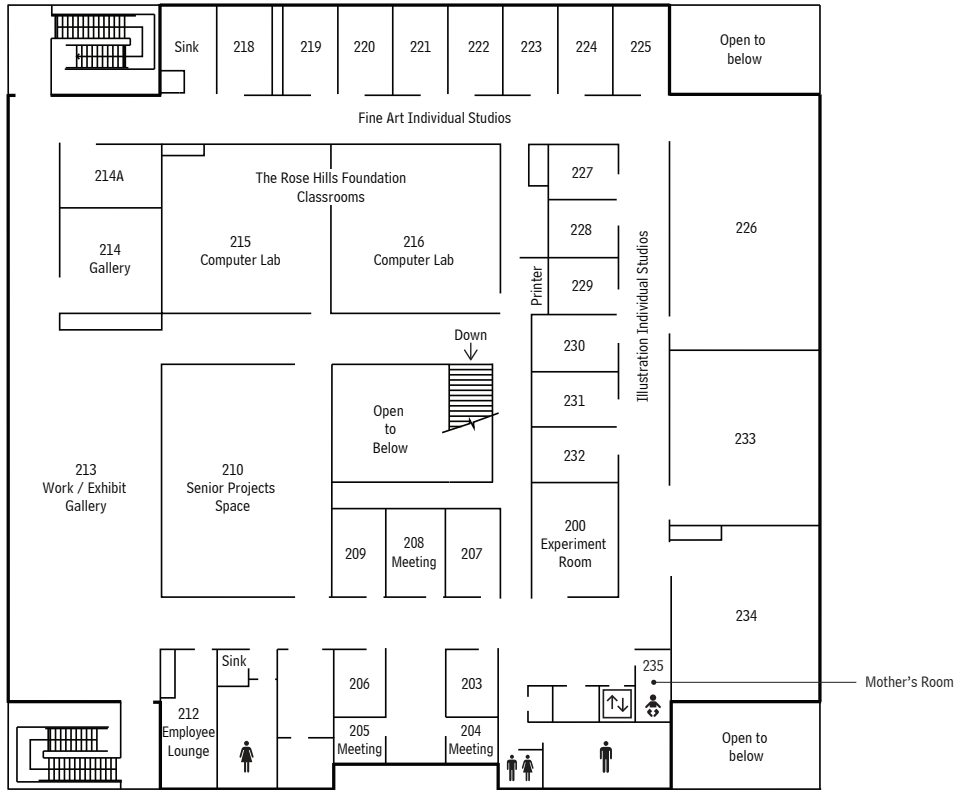

# ArtCenter College of Design 870 Building

South Campus, 870 S. Raymond Avenue, Pasadena, California 91105

January 2020

LEVEL 2

LEVEL 1