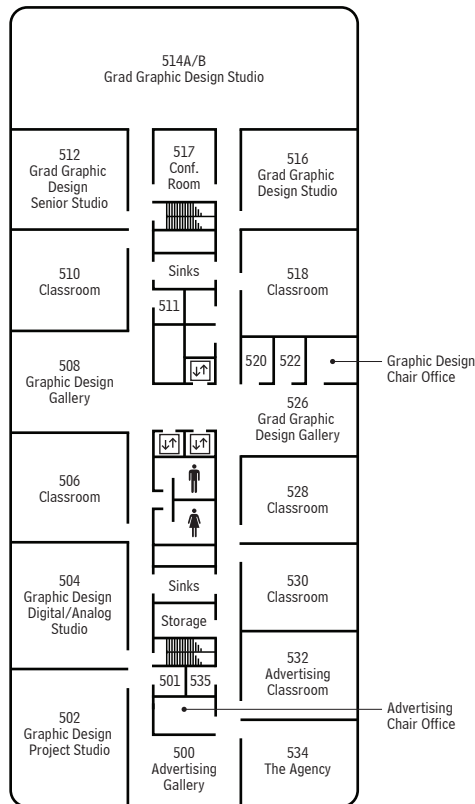

ArtCenter College of Design 1111 Building

South Campus, 1111 S. Arroyo Parkway, Pasadena, California 91105

January 2020

LEVEL 1

LEVEL 2

LEVEL 3

LEVEL 4

LEVEL 5

LEVEL 6