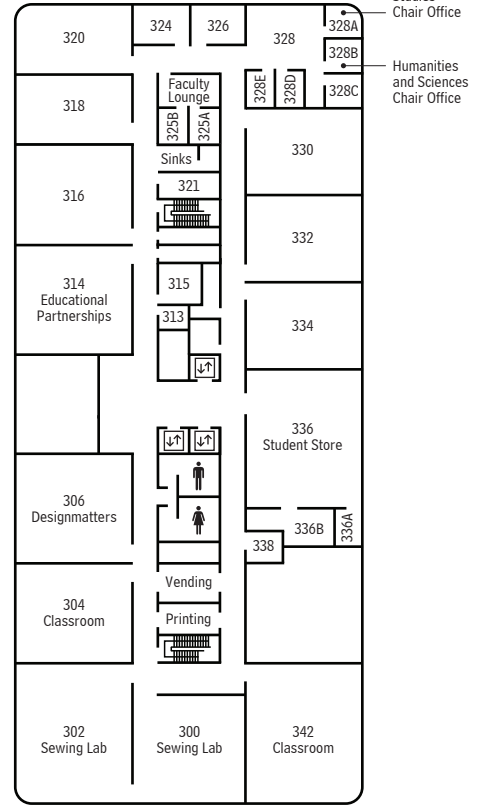

ArtCenter College of Design 1111 Building

South Campus, 1111 S. Arroyo Parkway, Pasadena, California 91105

January 2020

LEVEL 1

LEVEL 2

LEVEL 3

LEVEL 4

LEVEL 5

LEVEL 6