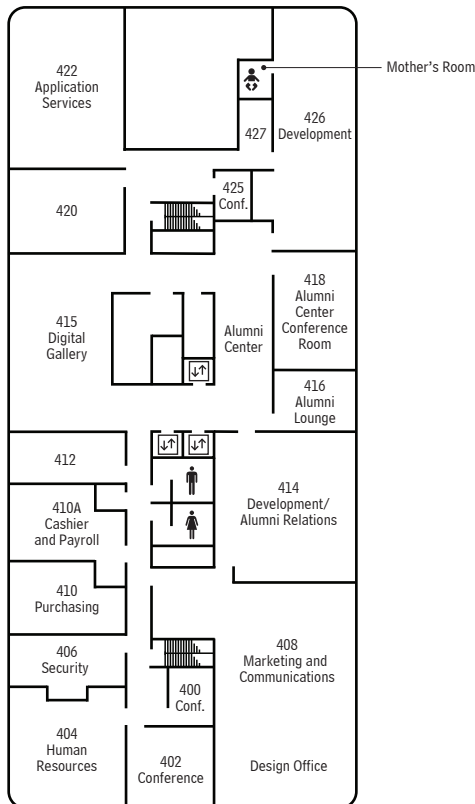

ArtCenter College of Design 1111 Building

South Campus, 1111 S. Arroyo Parkway, Pasadena, California 91105

January 2020

LEVEL 1

LEVEL 2

LEVEL 3

LEVEL 4

LEVEL 5

LEVEL 6