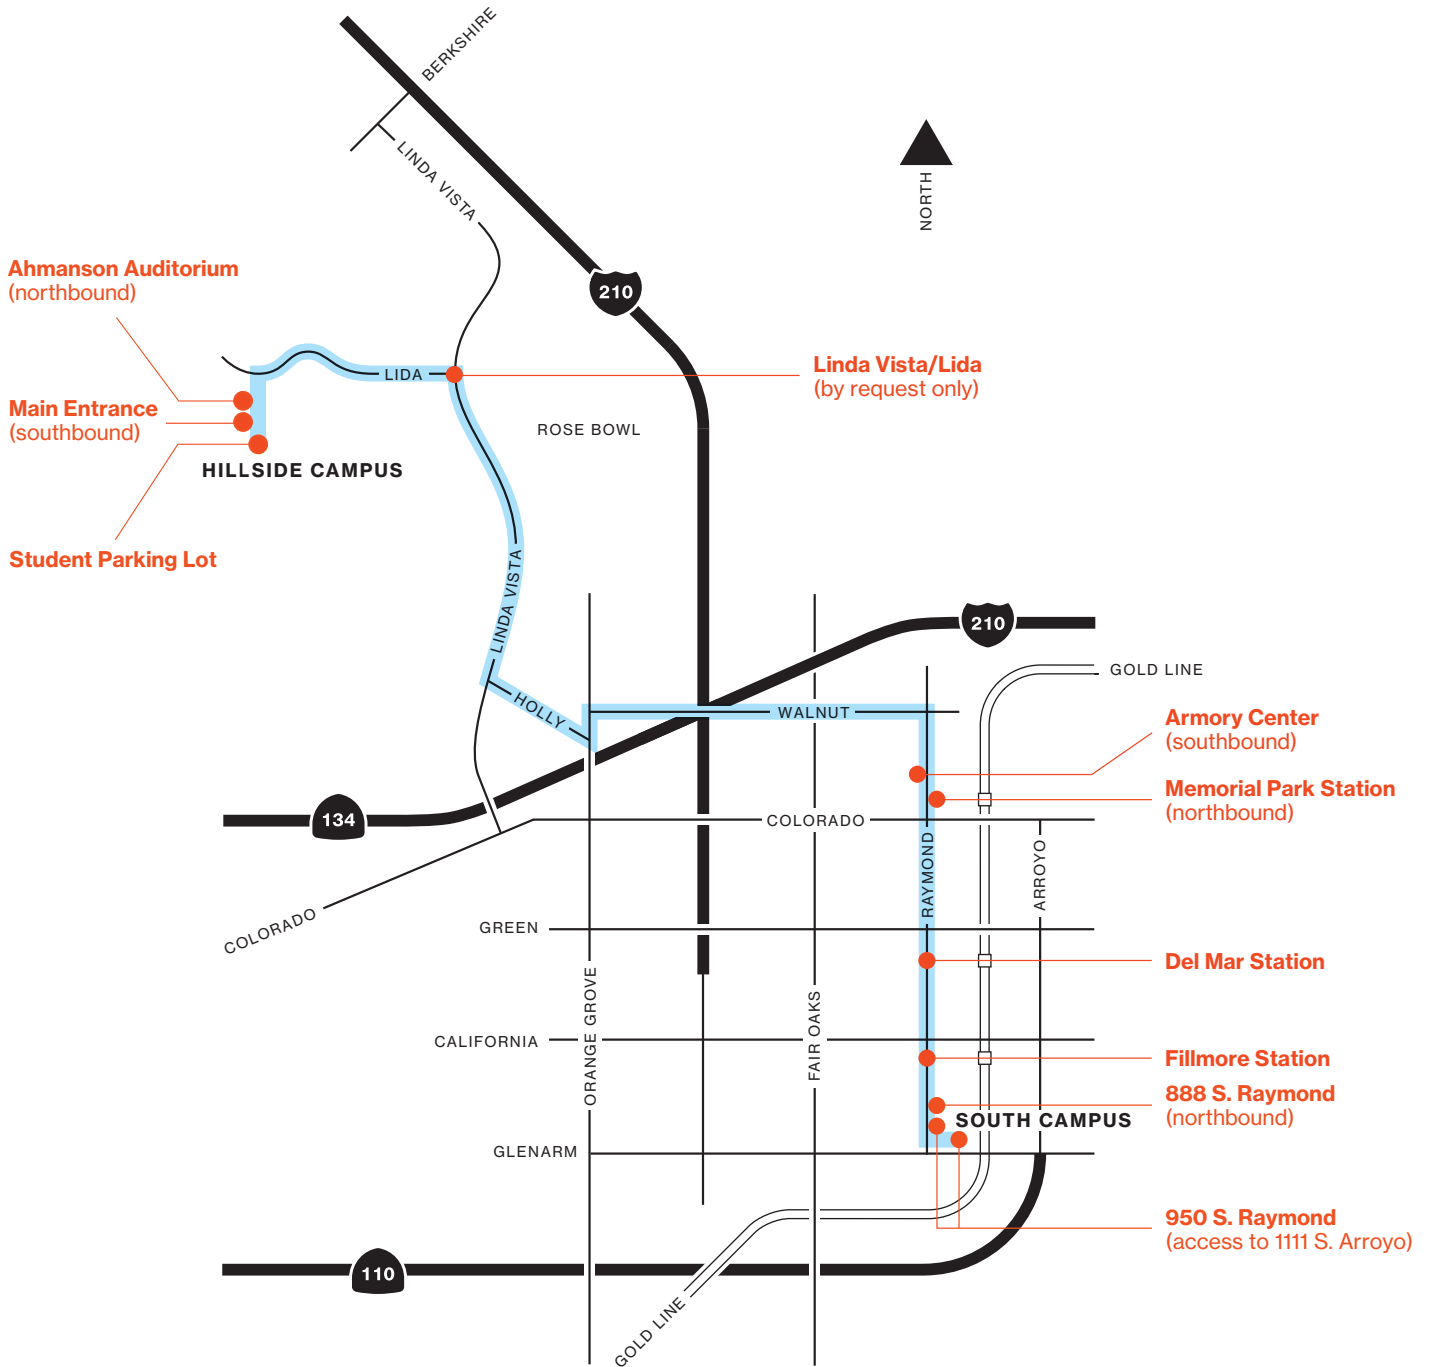

ArtCenter College of Design Shuttle Route

Map not to scale

Hillside Campus

1700 Lida St.
Pasadena, CA

South Campus

870-950 S. Raymond Ave.
1111 S. Arroyo Pkwy.
Pasadena, CA

● Shuttle stops

ArtCenter College of Design Shuttle Schedule

- Visit artcentershuttle.com to view a live shuttle tracker.
- You must show your ArtCenter ID to board.
- Shuttle arrival times can vary slightly due to traffic and road conditions.
- After 7:24 pm the College operates only one shuttle so please be sure to check the arrival times accordingly.
- A stop at Linda Vista Ave. and Lida St. is available on request.